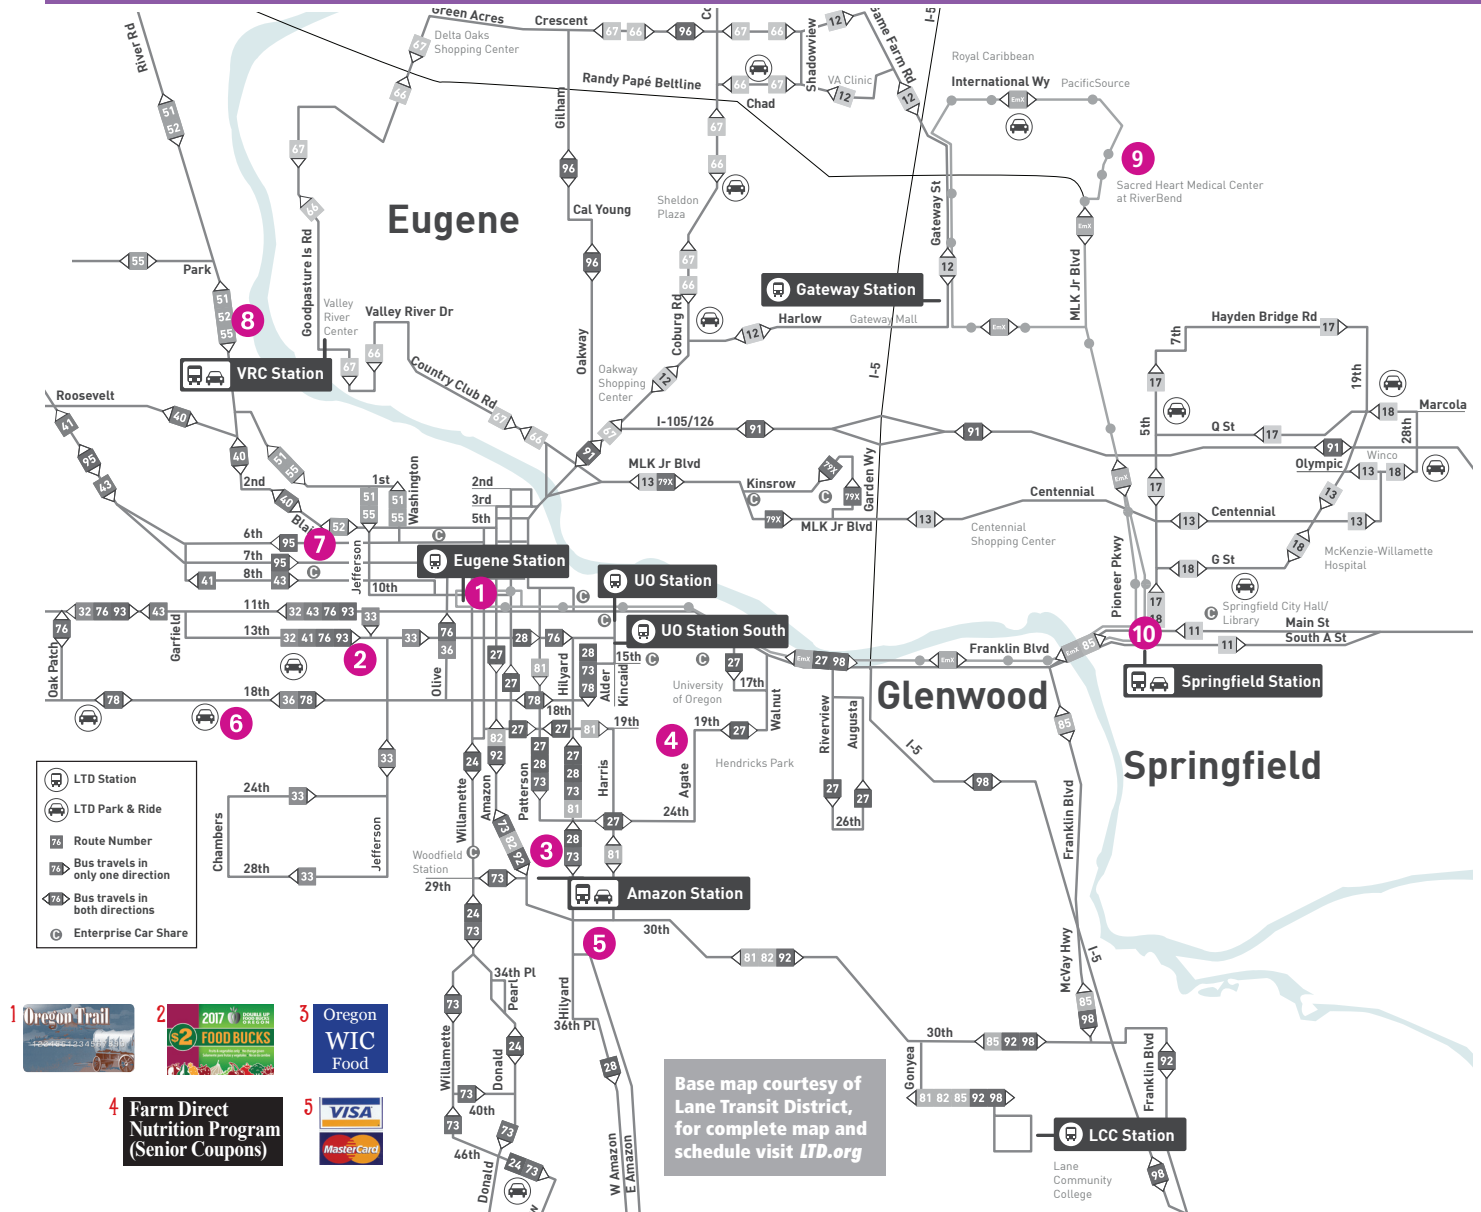

Ride the Bus to Farmers Markets (in Eugene and Springfield)

Base map courtesy of Lane Transit District, for complete map and schedule visit LTD.org

- 1 Oregon Trail
- 2 2017 OREGON FOOD BUCKS
- 3 Oregon WIC Food
- 4 Farm Direct Nutrition Program (Senior Coupons)
- 5 VISA MasterCard

Farmers Market	Address	Closest Bus Stop	Bus
1 Lane County Farmers Market ^{1,2,3,4,5}	8th & Oak	10th & Olive, Eugene Station	Many
2 Holiday Farmers Market ^{1,3,4,5}	796 W 13th	11th & Monroe	#43
3 Amazon Farmers Market ^{3,4,5}	2700 Hilyard	Amazon Station	Many
4 Fairmount Neighborhood ^{3,5}	19th & Agate	18th & Alder	#28
5 Hideaway Bakery Market	3377 E. Amazon	33rd & E. Amazon	#28
6 Winter Green Farmers Market ^{3,4,5}	18th & Polk	18th & Polk	#36
7 Whiteaker Community Market	Corner of 6th & Blair	5th & Adams	#40 & 95
8 The OG Corner Market ^{1,5}	295 River Road	River Rd. & Fir	#51 & 52
9 FOOD for Lane County Youth Farm ^{1,2,3,4,5}	3311 Riverbend Drive	Sacred Heart Medical Station	EMX
10 Springfield Farmers' Market ^{1,2}	418 A Street	4th & South A St., Springfield Station	EMX